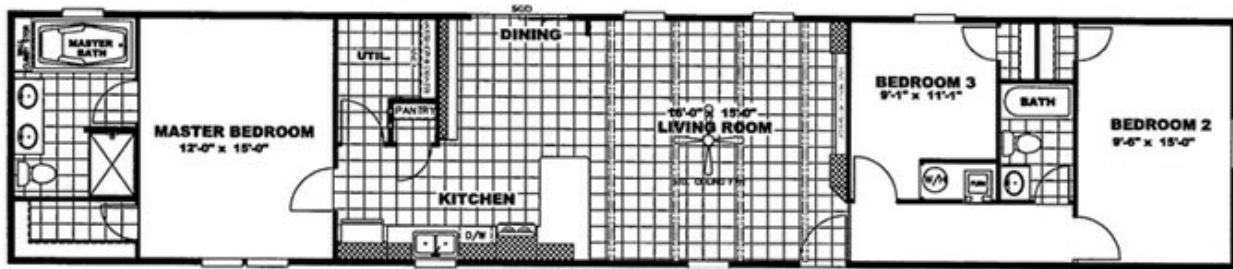

ANNIVERSARY

ANNIVERSARY Floor plan number: CBH030528TX

3 beds • 2 baths • 1216 sq.ft. • 16' width • 76' depth

Our home building facilities invest in continuous product and process improvements. Plans, dimensions, features, materials, specifications and availability are subject to change without notice or obligation. Renderings and floor plans are representative likenesses of our homes and may differ from the actual homes. We invite you to tour a Home Center near you and inspect the highest value in quality housing available or call (479) 648-0070 to speak with a Home Consultant. Copyright 2017, CMH. All rights reserved.