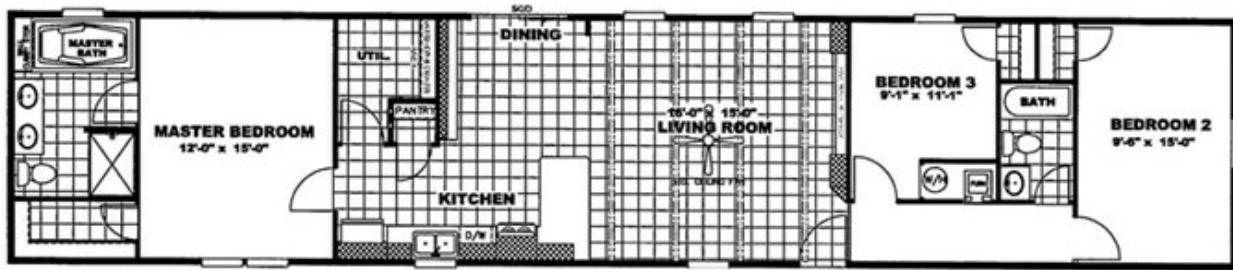

THE ANNIVERSARY 16

THE ANNIVERSARY 16 Model number: 35ANN16763AH18

3 beds • 2 baths • 1216 sq.ft. • 16' width • 76' depth

Our home building facilities invest in continuous product and process improvements. Plans, dimensions, features, materials, specifications and availability are subject to change without notice or obligation. Renderings and floor plans are representative likenesses of our homes and may differ from the actual homes. We invite you to tour a Home Center near you and inspect the highest value in quality housing available or call (479) 648-0070 to speak with a Home Consultant. Copyright 2017, CMH. All rights reserved.