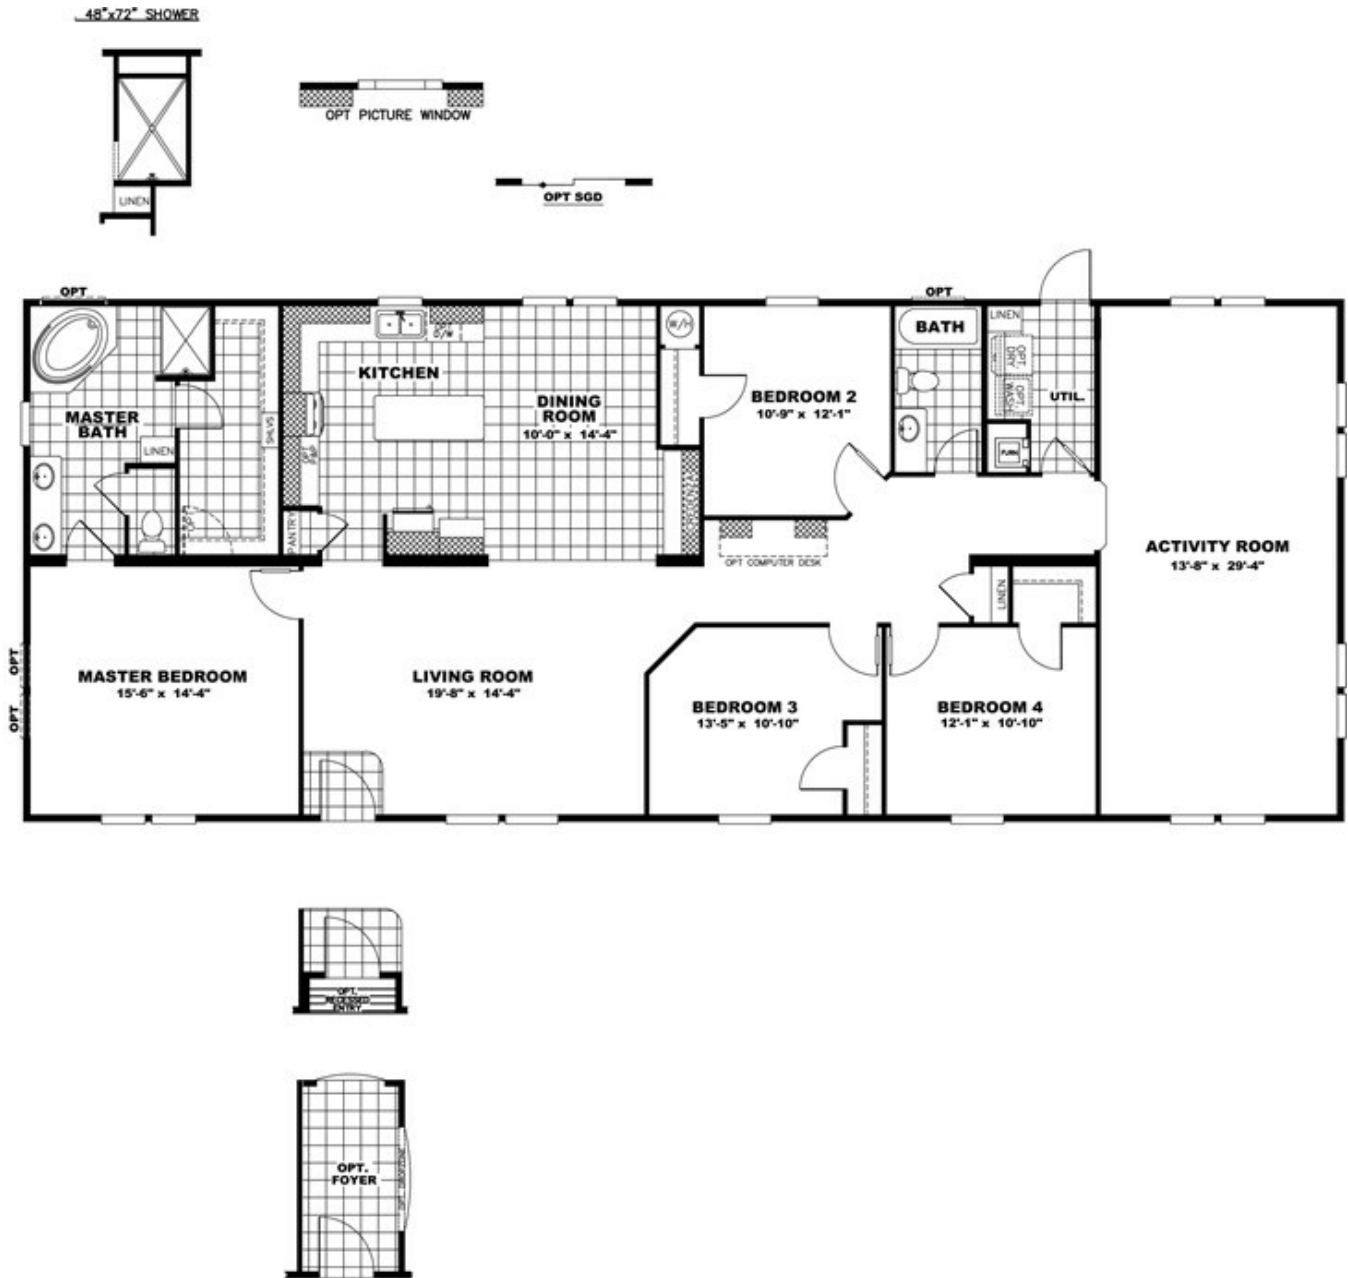

THE NASHVILLE

THE NASHVILLE Model number: 32SSL32764CH

4 beds • 2 baths • 2432 sq.ft. • 32' width • 76' depth

Our home building facilities invest in continuous product and process improvements. Plans, dimensions, features, materials, specifications and availability are subject to change without notice or obligation. Renderings and