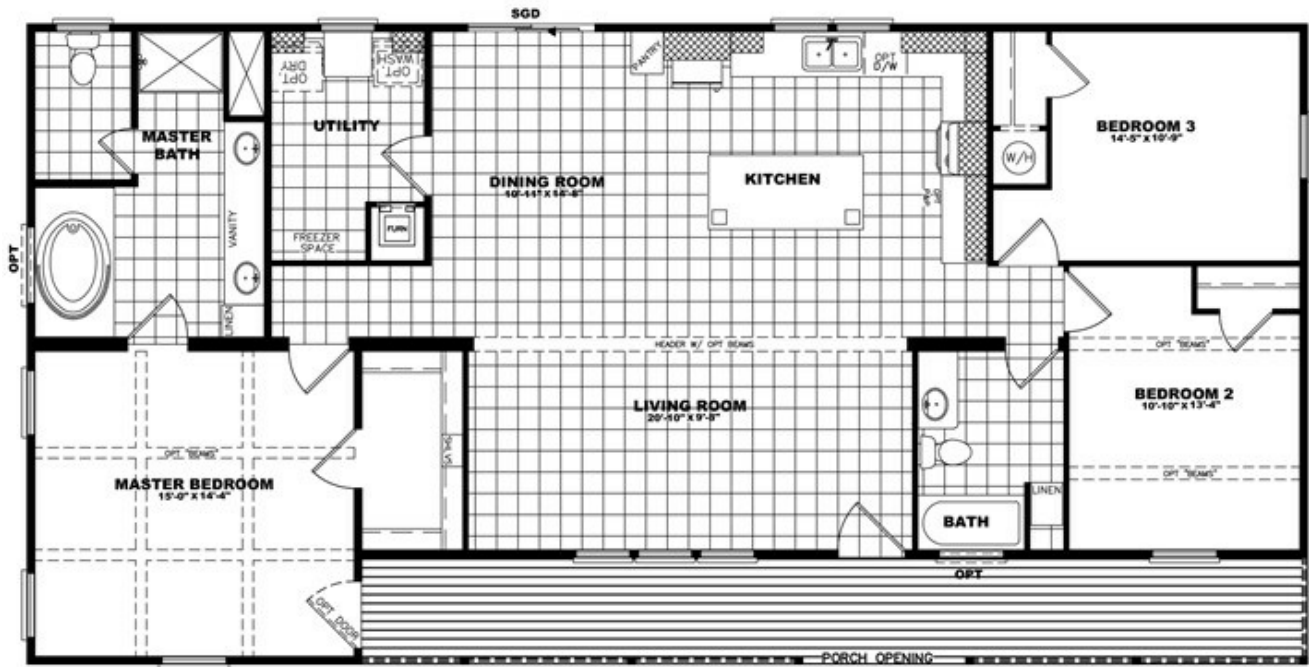

# THE CABIN

# THE CABIN Model number: 32CAB32603AH18

3 beds • 2 baths • 1920 sq.ft. • 32' width • 60' depth

OPT 48X72 TILE SHOWER

- STONE ARCH
- STAINLESS VENT

OPT PANTRY

Our home building facilities invest in continuous product and process improvements. Plans, dimensions, features, materials, specifications and availability are subject to change without notice or obligation. Renderings and