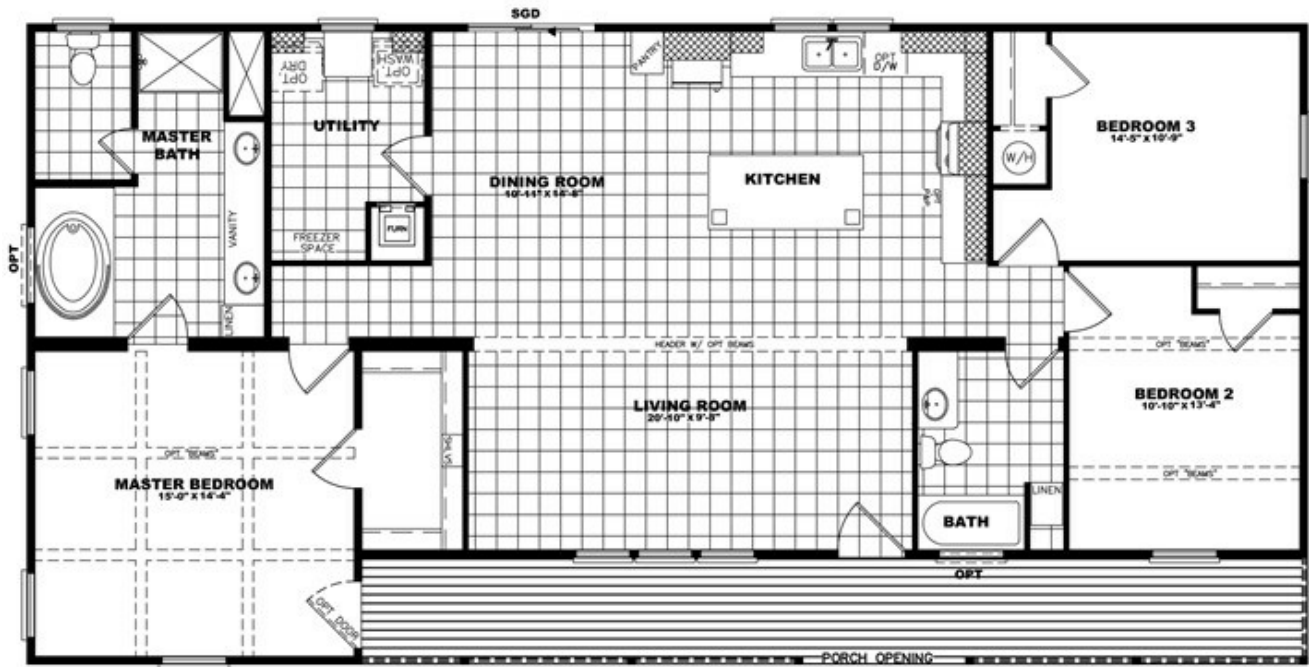

THE CABIN

THE CABIN Model number: 32CAB32603AH18

3 beds • 2 baths • 1920 sq.ft. • 32' width • 60' depth

OPT 48X72 TILE SHOWER

- STONE ARCH
- STAINLESS VENT

OPT PANTRY

Our home building facilities invest in continuous product and process improvements. Plans, dimensions, features, materials, specifications and availability are subject to change without notice or obligation. Renderings and