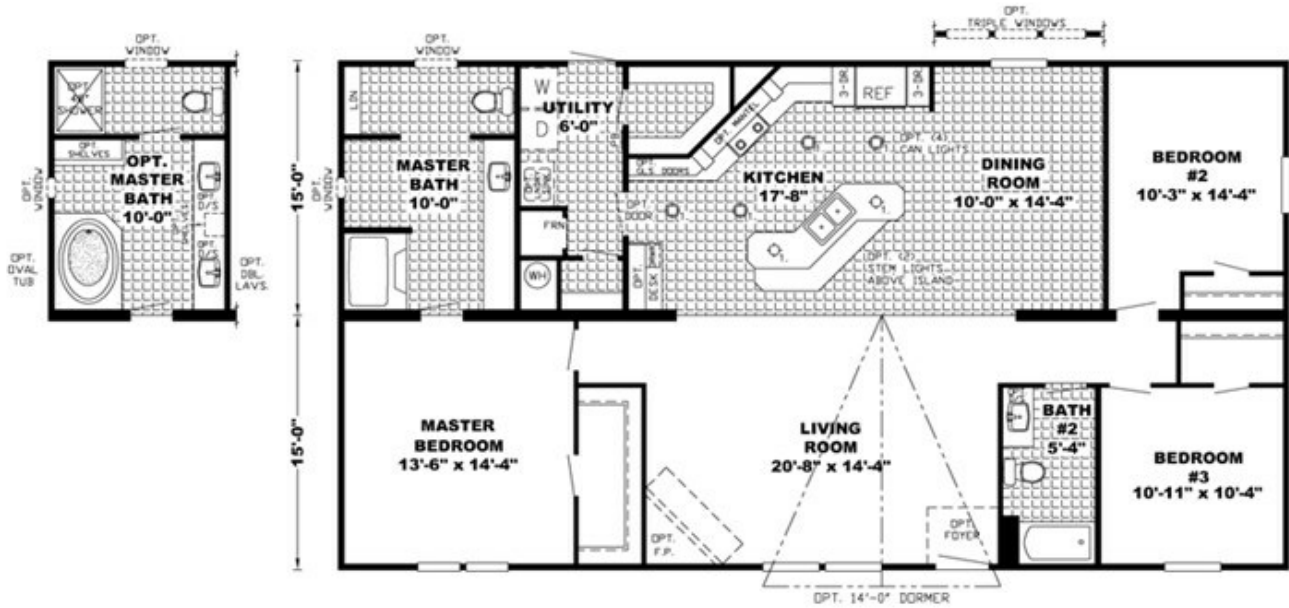

THE GEORGE

THE GEORGE

Model number: 41PRF32563AH

3 beds • 2 baths • 1792 sq.ft. • 32' width • 56' depth

Our home building facilities invest in continuous product and process improvements. Plans, dimensions, features, materials, specifications and availability are subject to change without notice or obligation. Renderings and floor plans are representative likenesses of our homes and may differ from the actual homes. We invite you to tour a Home Center near you and inspect the highest value in quality housing available or call (479) 648-0070 to speak with a Home Consultant. Copyright 2017, CMH. All rights reserved.