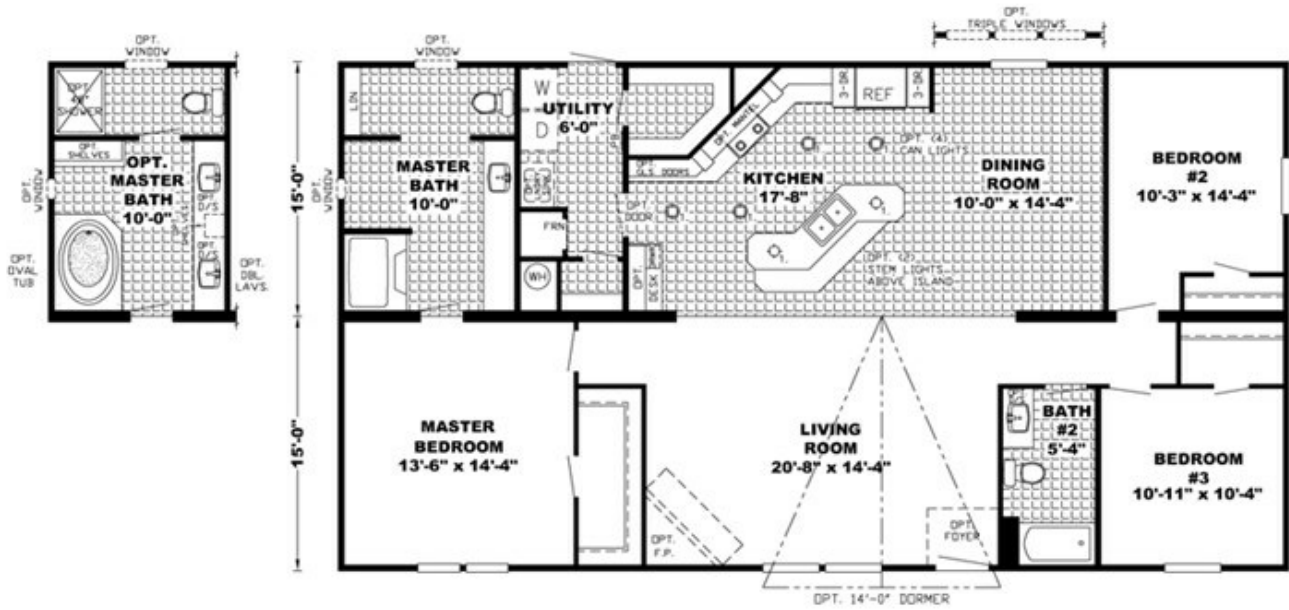

THE GEORGE

THE GEORGE Floor plan number: RUS068442ALAB

3 beds • 2 baths • 1792 sq.ft. • 32' width • 56' depth

Our home building facilities invest in continuous product and process improvements. Plans, dimensions, features, materials, specifications and availability are subject to change without notice or obligation. Renderings and floor plans are representative likenesses of our homes and may differ from the actual homes. We invite you to tour a Home Center near you and inspect the highest value in quality housing available or call (479) 648-0070 to speak with a Home Consultant. Copyright 2017, CMH. All rights reserved.