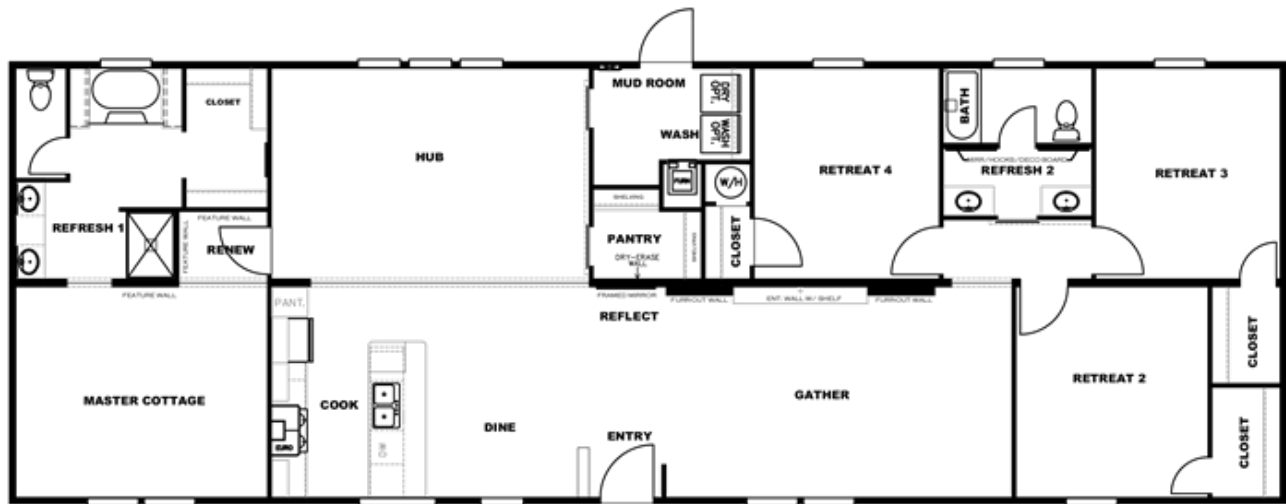

THE BREEZE II

THE BREEZE II Floor plan number: RUS068513ALAB
4 beds • 2 baths • 2128 sq.ft. • 28' width • 76' depth

Our home building facilities invest in continuous product and process improvements. Plans, dimensions, features, materials, specifications and availability are subject to change without notice or obligation. Renderings and floor plans are representative likenesses of our homes and may differ from the actual homes. We invite you to tour a Home Center near you and inspect the highest value in quality housing available or call (479) 648-0070 to speak with a Home Consultant. Copyright 2017, CMH. All rights reserved.