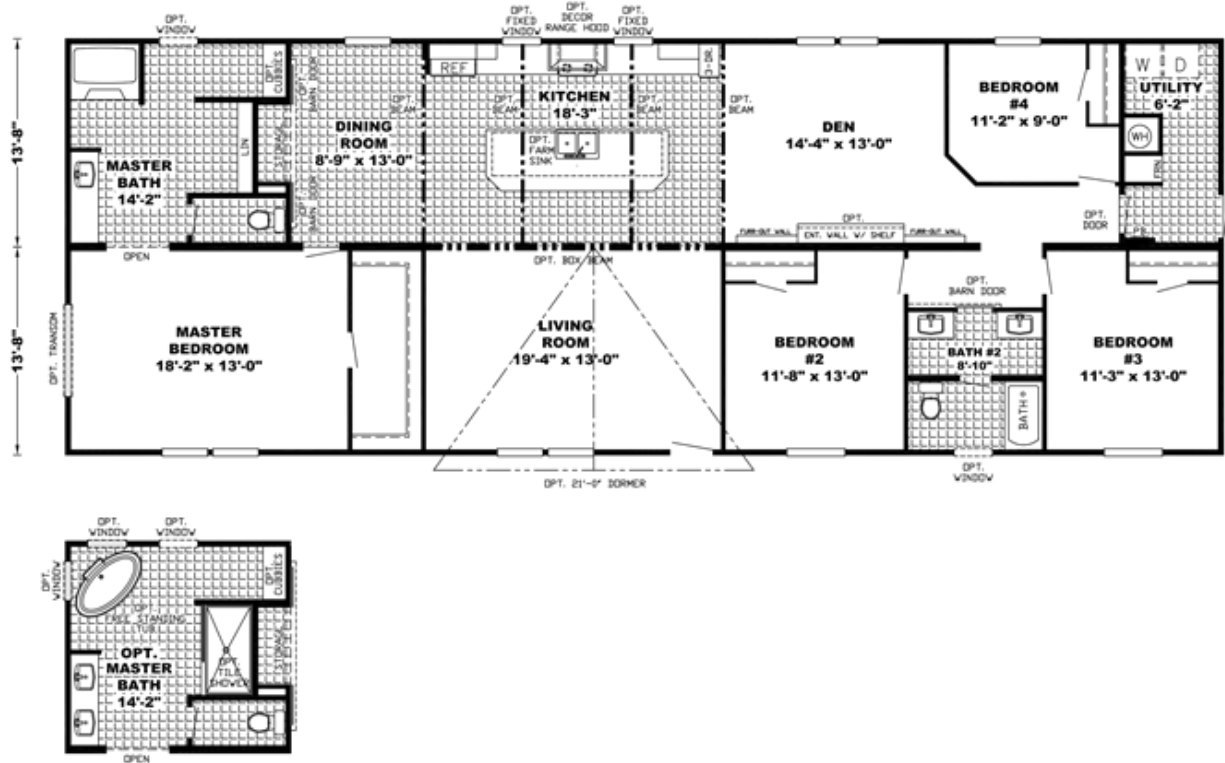

# THE STOCKTON SIG28764A

# THE STOCKTON SIG28764A

Model number: 41SIG28764AH

4 beds • 2 baths • 2128 sq.ft. • 28' width • 76' depth

Our home building facilities invest in continuous product and process improvements. Plans, dimensions, features, materials, specifications and availability are subject to change without notice or obligation. Renderings and floor plans are representative likenesses of our homes and may differ from the actual homes. We invite you to tour a Home Center near you and inspect the highest value in quality housing available or call (479) 648-0070 to speak with a Home Consultant. Copyright 2017, CMH. All rights reserved.