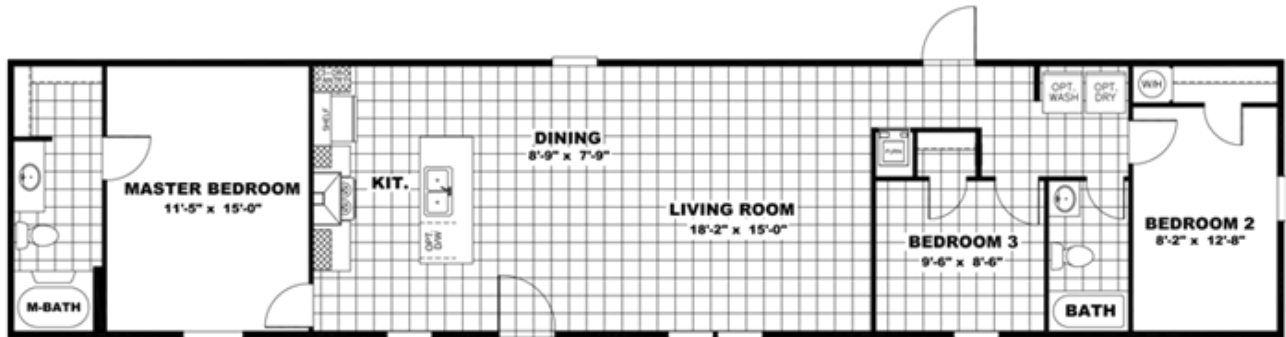

THE BREEZE

THE BREEZE Floor plan number: RUS072061AL

3 beds • 2 baths • 1152 sq.ft. • 16' width • 72' depth

Our home building facilities invest in continuous product and process improvements. Plans, dimensions, features, materials, specifications and availability are subject to change without notice or obligation. Renderings and floor plans are representative likenesses of our homes and may differ from the actual homes. We invite you to tour a Home Center near you and inspect the highest value in quality housing available or call (479) 648-0070 to speak with a Home Consultant. Copyright 2017, CMH. All rights reserved.