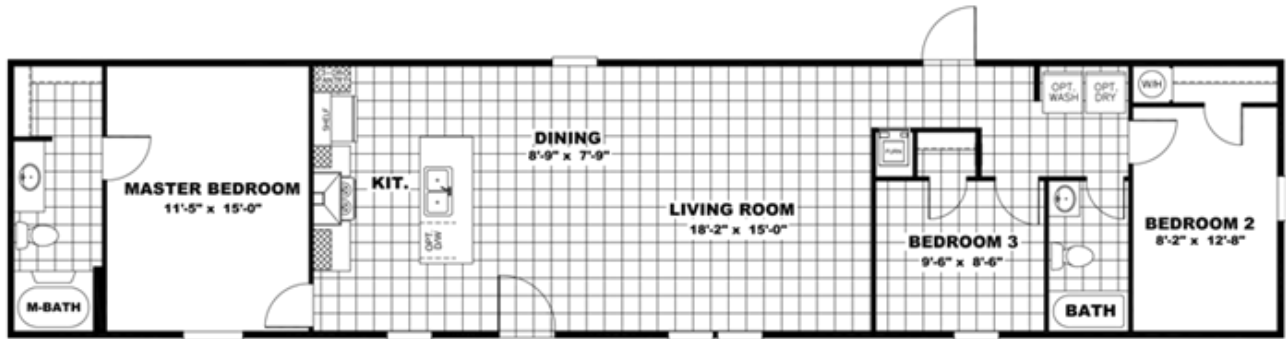

THE BREEZE

THE BREEZE Floor plan number: RUS072122AL

3 beds • 2 baths • 1152 sq.ft. • 16' width • 72' depth

Our home building facilities invest in continuous product and process improvements. Plans, dimensions, features, materials, specifications and availability are subject to change without notice or obligation. Renderings and floor plans are representative likenesses of our homes and may differ from the actual homes. We invite you to tour a Home Center near you and inspect the highest value in quality housing available or call (479) 648-0070 to speak with a Home Consultant. Copyright 2017, CMH. All rights reserved.