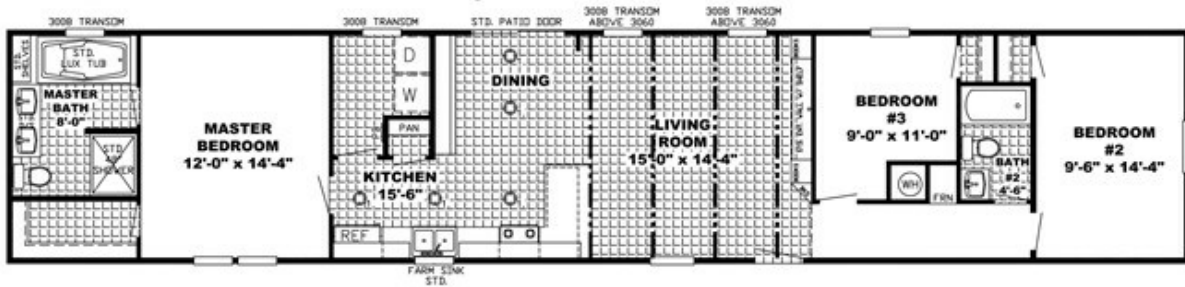

THE ANNIVERSARY ANN16763A

THE ANNIVERSARY ANN16763A Model number: 41ANN16763AH

3 beds • 2 baths • 1216 sq.ft. • 16' width • 76' depth

Our home building facilities invest in continuous product and process improvements. Plans, dimensions, features, materials, specifications and availability are subject to change without notice or obligation. Renderings and floor plans are representative likenesses of our homes and may differ from the actual homes. We invite you to tour a Home Center near you and inspect the highest value in quality housing available or call (479) 648-0070 to speak with a Home Consultant. Copyright 2017, CMH. All rights reserved.