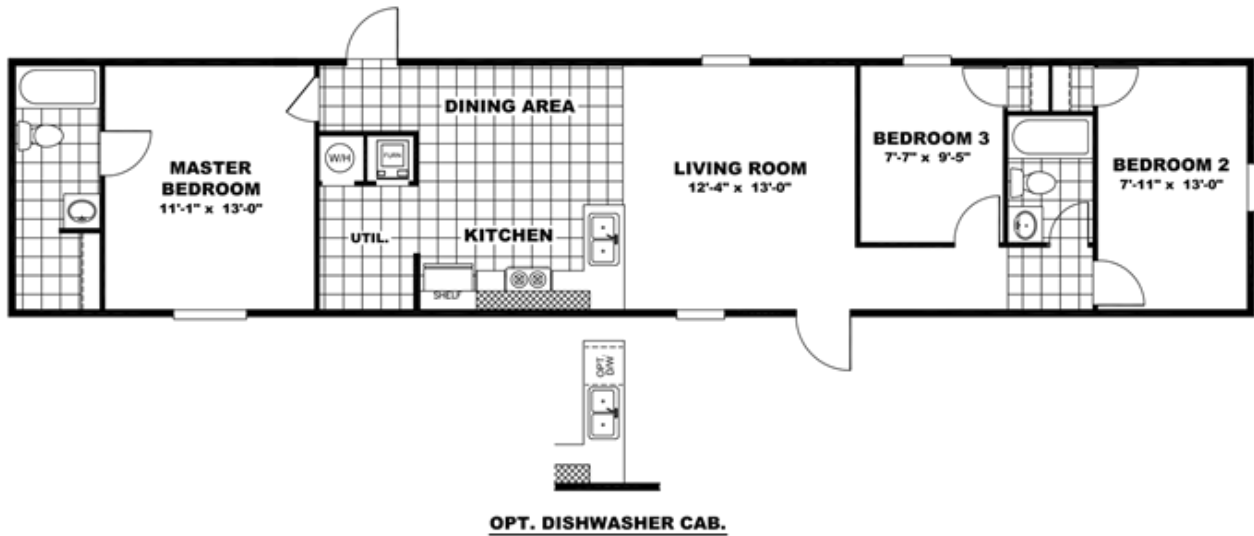

# THE STEAL I

# THE STEAL I

Model number: 42TRU14663AH

3 beds • 2 baths • 924 sq.ft. • 14' width • 66' depth

Our home building facilities invest in continuous product and process improvements. Plans, dimensions, features, materials, specifications and availability are subject to change without notice or obligation. Renderings and floor plans are representative likenesses of our homes and may differ from the actual homes. We invite you to tour a Home Center near you and inspect the highest value in quality housing available or call (479) 648-0070 to speak with a Home Consultant. Copyright 2017, CMH. All rights reserved.