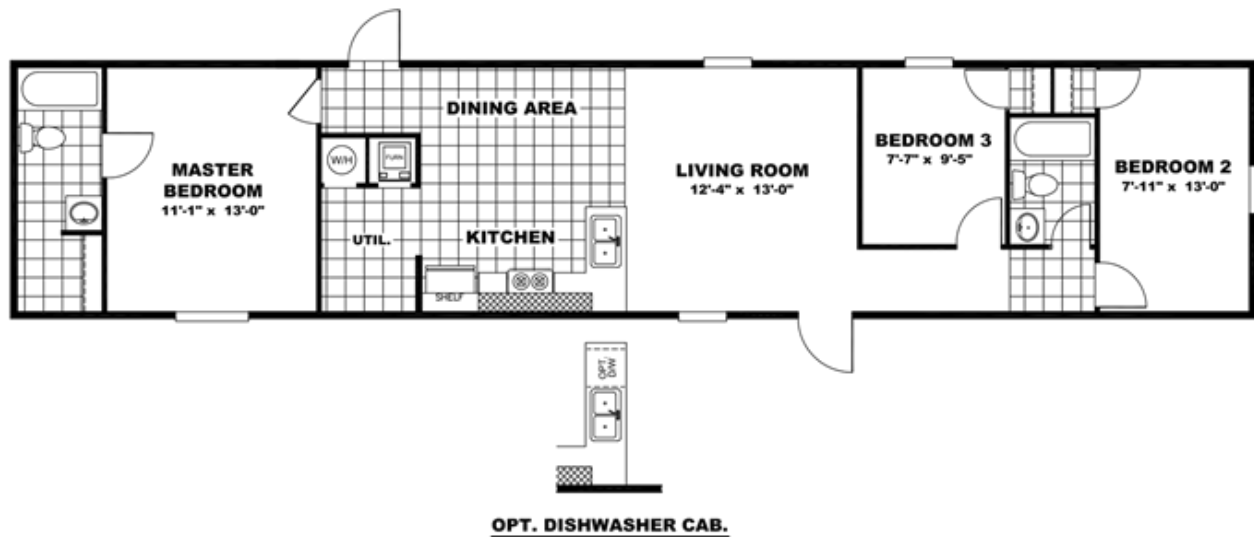

THE STEAL I

THE STEAL I Floor plan number: SA4072891AL

3 beds • 2 baths • 924 sq.ft. • 14' width • 66' depth

Our home building facilities invest in continuous product and process improvements. Plans, dimensions, features, materials, specifications and availability are subject to change without notice or obligation. Renderings and floor plans are representative likenesses of our homes and may differ from the actual homes. We invite you to tour a Home Center near you and inspect the highest value in quality housing available or call (479) 648-0070 to speak with a Home Consultant. Copyright 2017, CMH. All rights reserved.