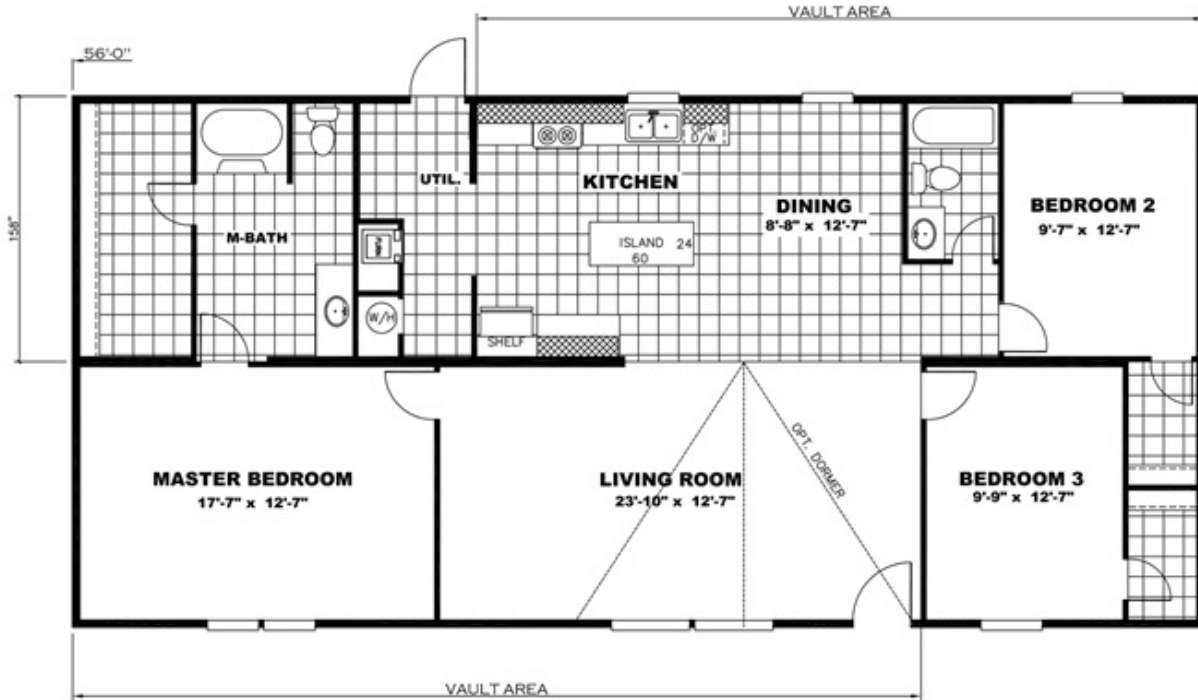

THRILL Model number: 42TRU28563RH

3 beds • 2 baths • 1568 sq.ft. • 28' width • 56' depth

Our home building facilities invest in continuous product and process improvements. Plans, dimensions, features, materials, specifications and availability are subject to change without notice or obligation. Renderings and floor plans are representative likenesses of our homes and may differ from the actual homes. We invite you to tour a Home Center near you and inspect the highest value in quality housing available or call (479) 648-0070 to speak with a Home Consultant. Copyright 2017, CMH. All rights reserved.