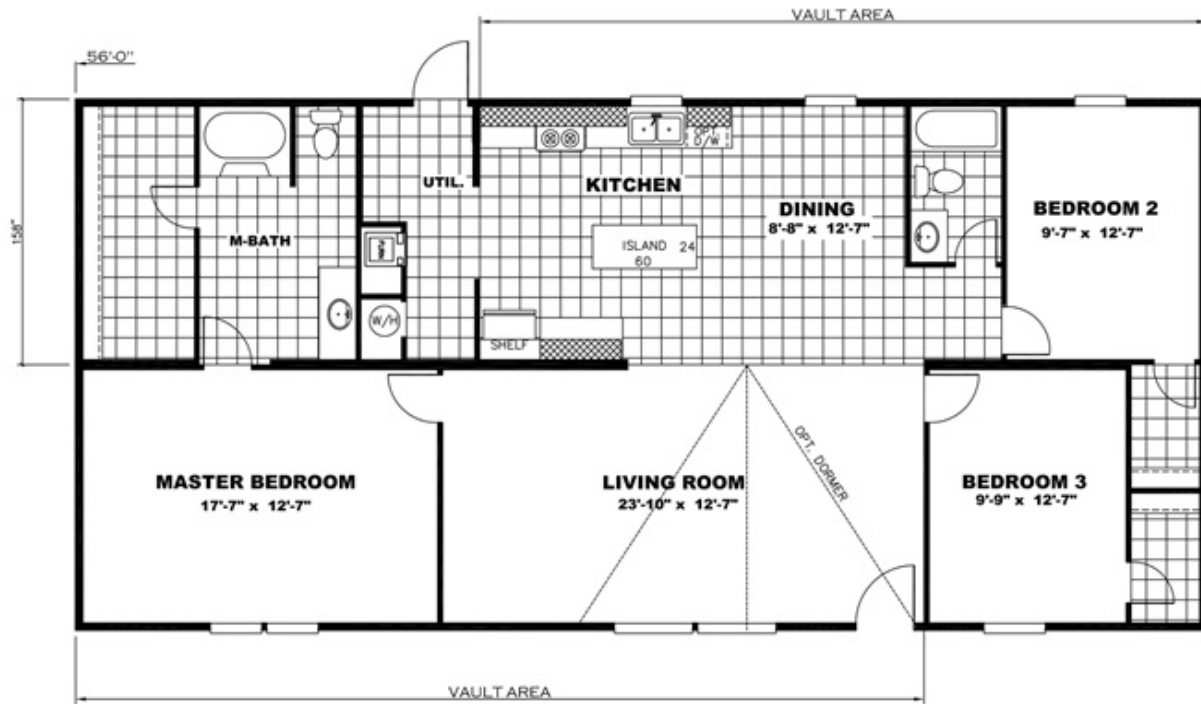

THRILL

THRILL Floor plan number: SA4074446ALAB

3 beds • 2 baths • 1568 sq.ft. • 28' width • 56' depth

Our home building facilities invest in continuous product and process improvements. Plans, dimensions, features, materials, specifications and availability are subject to change without notice or obligation. Renderings and floor plans are representative likenesses of our homes and may differ from the actual homes. We invite you to tour a Home Center near you and inspect the highest value in quality housing available or call (479) 648-0070 to speak with a Home Consultant. Copyright 2017, CMH. All rights reserved.