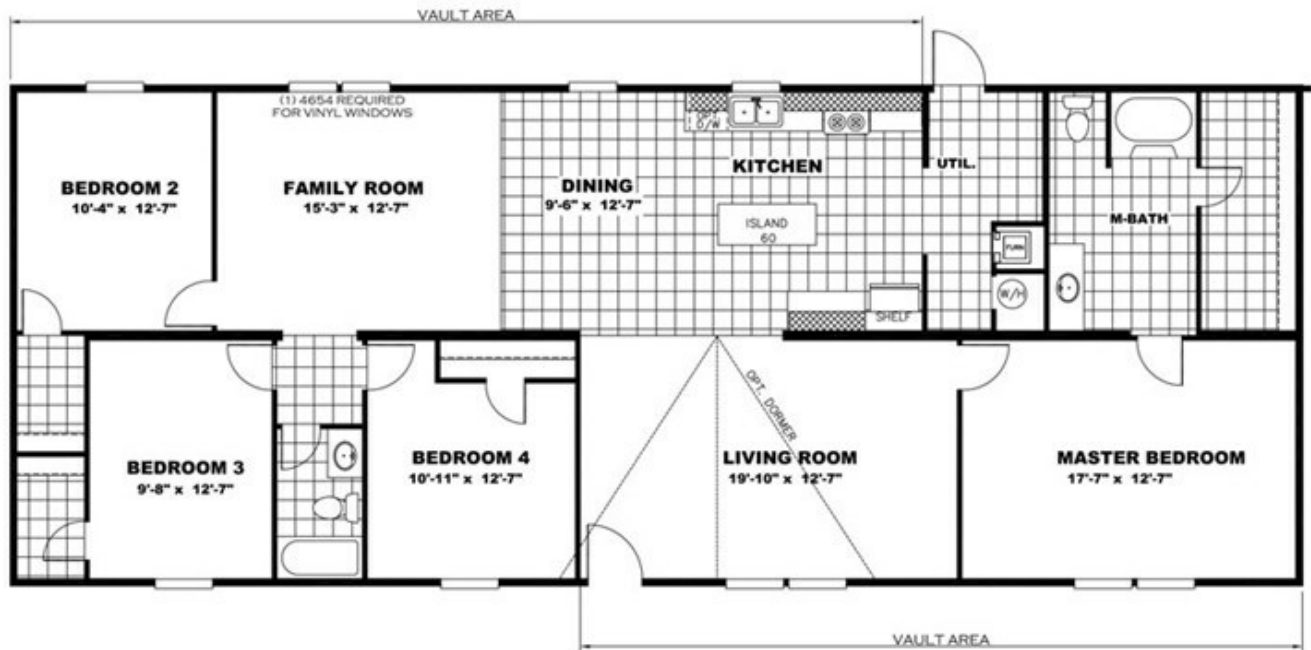

PRIDE

PRIDE Floor plan number: SA4074453ALAB

4 beds • 2 baths • 1904 sq.ft. • 28' width • 68' depth

Our home building facilities invest in continuous product and process improvements. Plans, dimensions, features, materials, specifications and availability are subject to change without notice or obligation. Renderings and floor plans are representative likenesses of our homes and may differ from the actual homes. We invite you to tour a Home Center near you and inspect the highest value in quality housing available or call (479) 648-0070 to speak with a Home Consultant. Copyright 2017, CMH. All rights reserved.