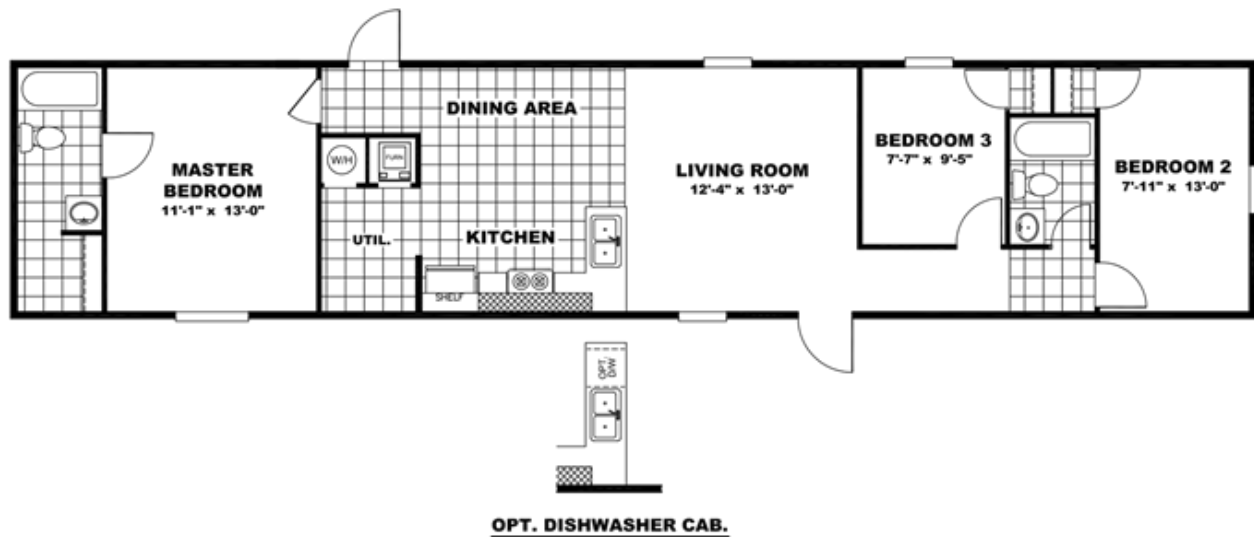

ELATION Floor plan number: SA4074766AL

3 beds • 2 baths • 924 sq.ft. • 14' width • 66' depth

Our home building facilities invest in continuous product and process improvements. Plans, dimensions, features, materials, specifications and availability are subject to change without notice or obligation. Renderings and floor plans are representative likenesses of our homes and may differ from the actual homes. We invite you to tour a Home Center near you and inspect the highest value in quality housing available or call (479) 648-0070 to speak with a Home Consultant. Copyright 2017, CMH. All rights reserved.