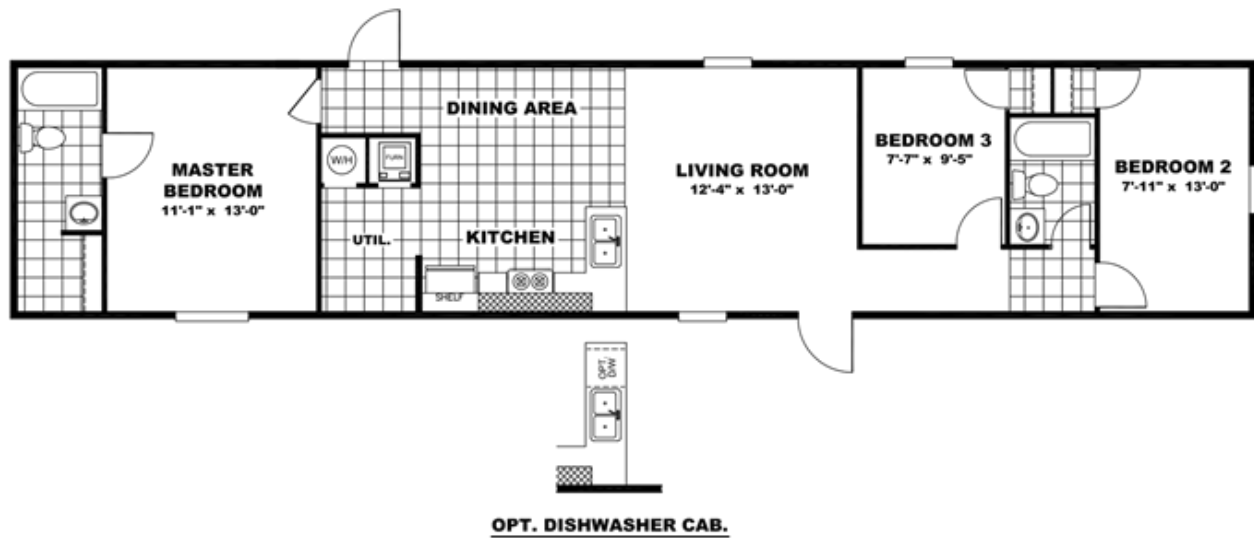

ELATION Model number: 42TRU14663AH

3 beds • 2 baths • 924 sq.ft. • 14' width • 66' depth

Our home building facilities invest in continuous product and process improvements. Plans, dimensions, features, materials, specifications and availability are subject to change without notice or obligation. Renderings and floor plans are representative likenesses of our homes and may differ from the actual homes. We invite you to tour a Home Center near you and inspect the highest value in quality housing available or call (479) 648-0070 to speak with a Home Consultant. Copyright 2017, CMH. All rights reserved.