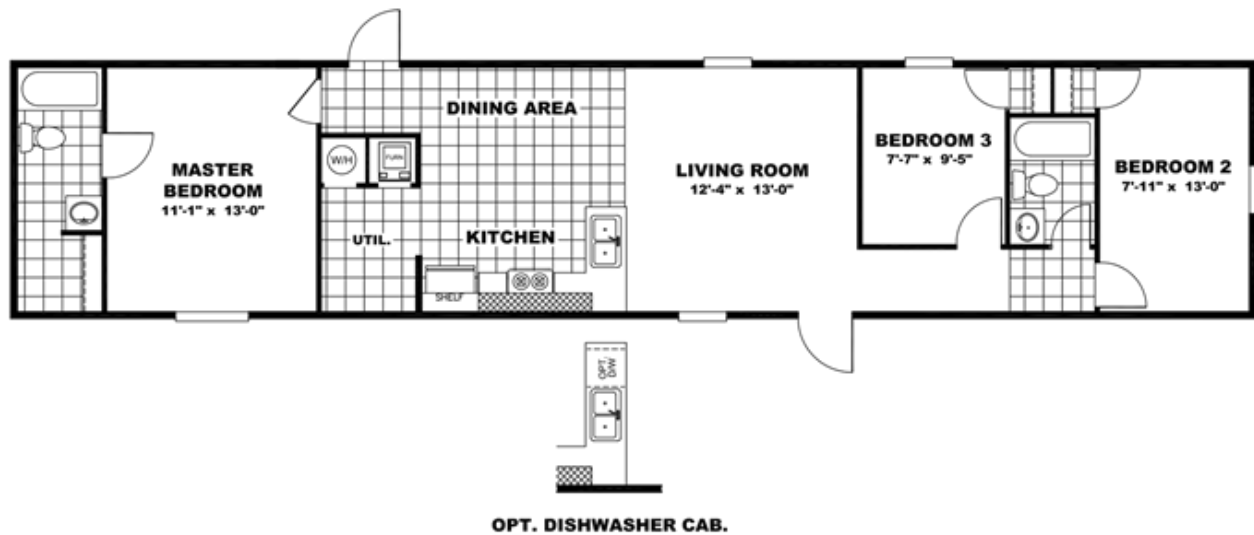

ELATION Floor plan number: SA4074769AL

3 beds • 2 baths • 924 sq.ft. • 14' width • 66' depth

Our home building facilities invest in continuous product and process improvements. Plans, dimensions, features, materials, specifications and availability are subject to change without notice or obligation. Renderings and floor plans are representative likenesses of our homes and may differ from the actual homes. We invite you to tour a Home Center near you and inspect the highest value in quality housing available or call (479) 648-0070 to speak with a Home Consultant. Copyright 2017, CMH. All rights reserved.