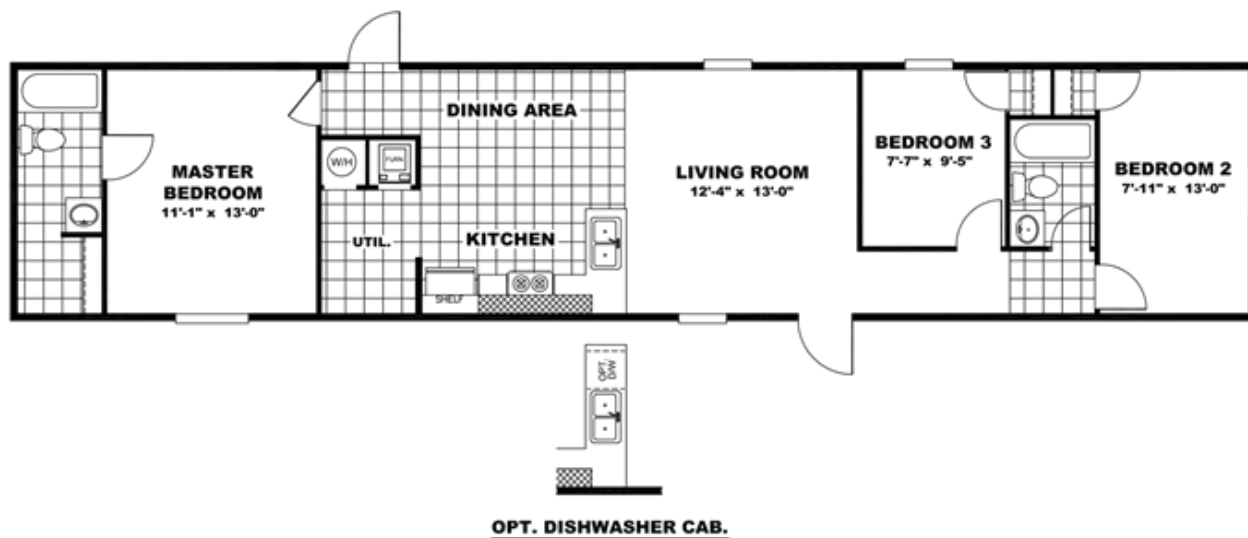

ELATION

**ELATION** Model number: 42TRU14663AH

**3 beds • 2 baths • 924 sq.ft. • 14' width • 66' depth**

Our home building facilities invest in continuous product and process improvements. Plans, dimensions, features, materials, specifications and availability are subject to change without notice or obligation. Renderings and floor plans are representative likenesses of our homes and may differ from the actual homes. We invite you to tour a Home Center near you and inspect the highest value in quality housing available or call (479) 648-0070 to speak with a Home Consultant. Copyright 2017, CMH. All rights reserved.