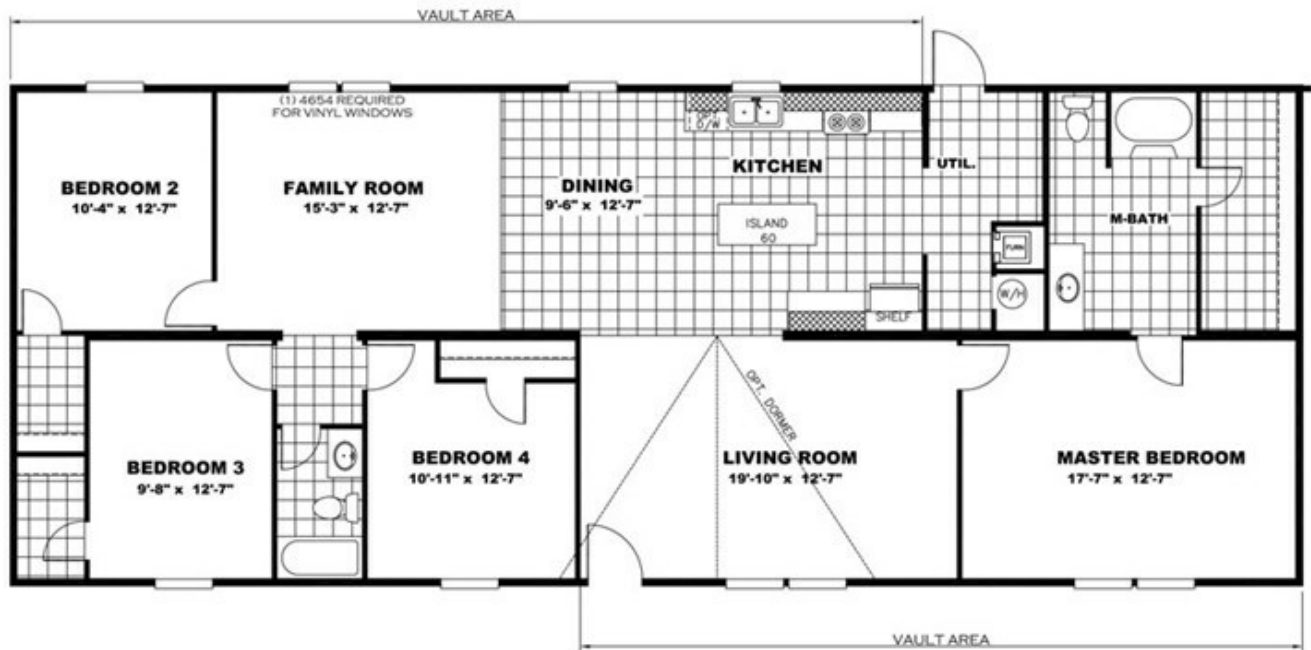

PRIDE

PRIDE Floor plan number: SA4074878ALAB

4 beds • 2 baths • 1904 sq.ft. • 28' width • 68' depth

Our home building facilities invest in continuous product and process improvements. Plans, dimensions, features, materials, specifications and availability are subject to change without notice or obligation. Renderings and floor plans are representative likenesses of our homes and may differ from the actual homes. We invite you to tour a Home Center near you and inspect the highest value in quality housing available or call (479) 648-0070 to speak with a Home Consultant. Copyright 2017, CMH. All rights reserved.